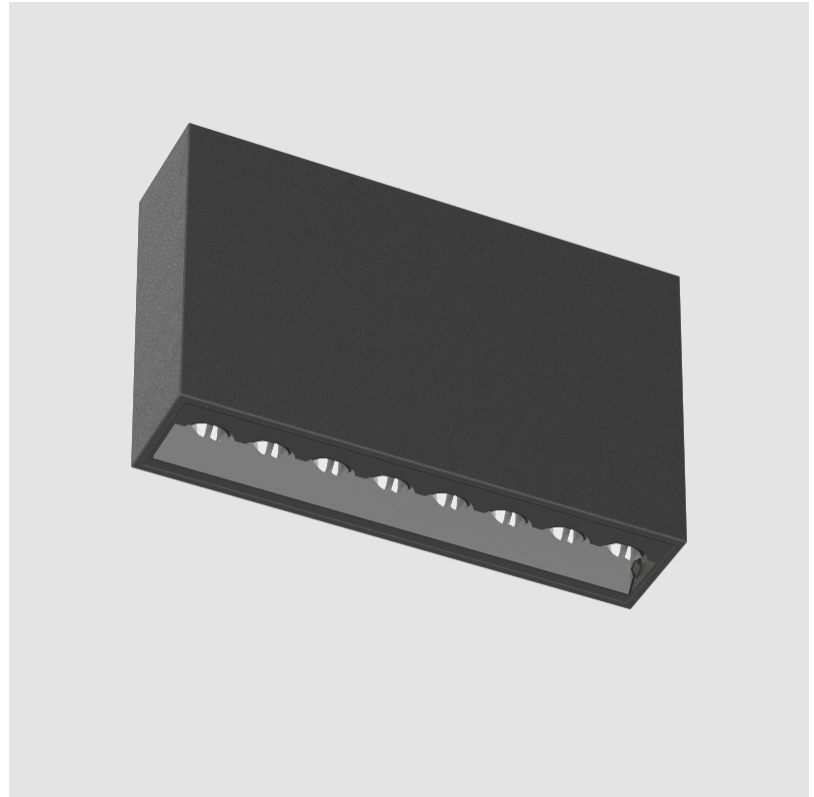

GENERAL

Series: Magiq Hollow Wallwash
Subseries: Magiq Hollow Wallwash
Brand: Prolicht
Division: Architectural
Mounting Type: Surface
Mounting Location: Ceiling
Subcategory: Wallwash

PHYSICAL

Shape: Rectangle
Length (mm): 174
Length (in): 6 ⁷/₈
Width (mm): 42
Width (in): 1 ⁵/₈
Height (mm): 109
Height (in): 4 ⁵/₁₆
Light Distribution: Direct
Fixture Finish: SSR / BKV / CWI / CRY / HAB / UFT / ITA / RUA / FTG / MYG / LOD / PUS / FRO / FUP / KIA / POP / BLS / SPG / MEY / GOH / GUM / CHC / COM / ABZ / JAG / OBR / MOS / ROR
Holder Finish: WHI / BLK
Fixture Material: Aluminum Die Cast

ELECTRICAL

Lamp Type: LED (Zhaga Standard)
Input Wattage (W): 19
Total Output Wattage (W): 17.3
Dimming: Tri-Mode (Non-Dimming and Phase Dimming (120Vac only) and 0-10V Dimming)
Driver Included: Yes
Driver Location: Integrated
Driver Type: Constant Current - Universal
Driver Class: Class 1
Input Voltage (V): 120 - 277
Constant Current (mA): 700mA

LED

Number of LEDs: 4
Color Temperature (°K): 2700 / 3000 / 3500 / 4000
Max. Delivered Lumen (lm): 1270 / 1270 / 1513 / 1544
Nominal Lumen (lm): 1492 / 1492 / 1778 / 1814
CRI: >90 CRI
Efficiency (%): 80
Lamp Life (hrs): 50000

OPTICAL

Adjustability: Fixed

RATINGS AND CERTIFICATIONS

Certified By: Certified for North American Standards
IP rating: IP20